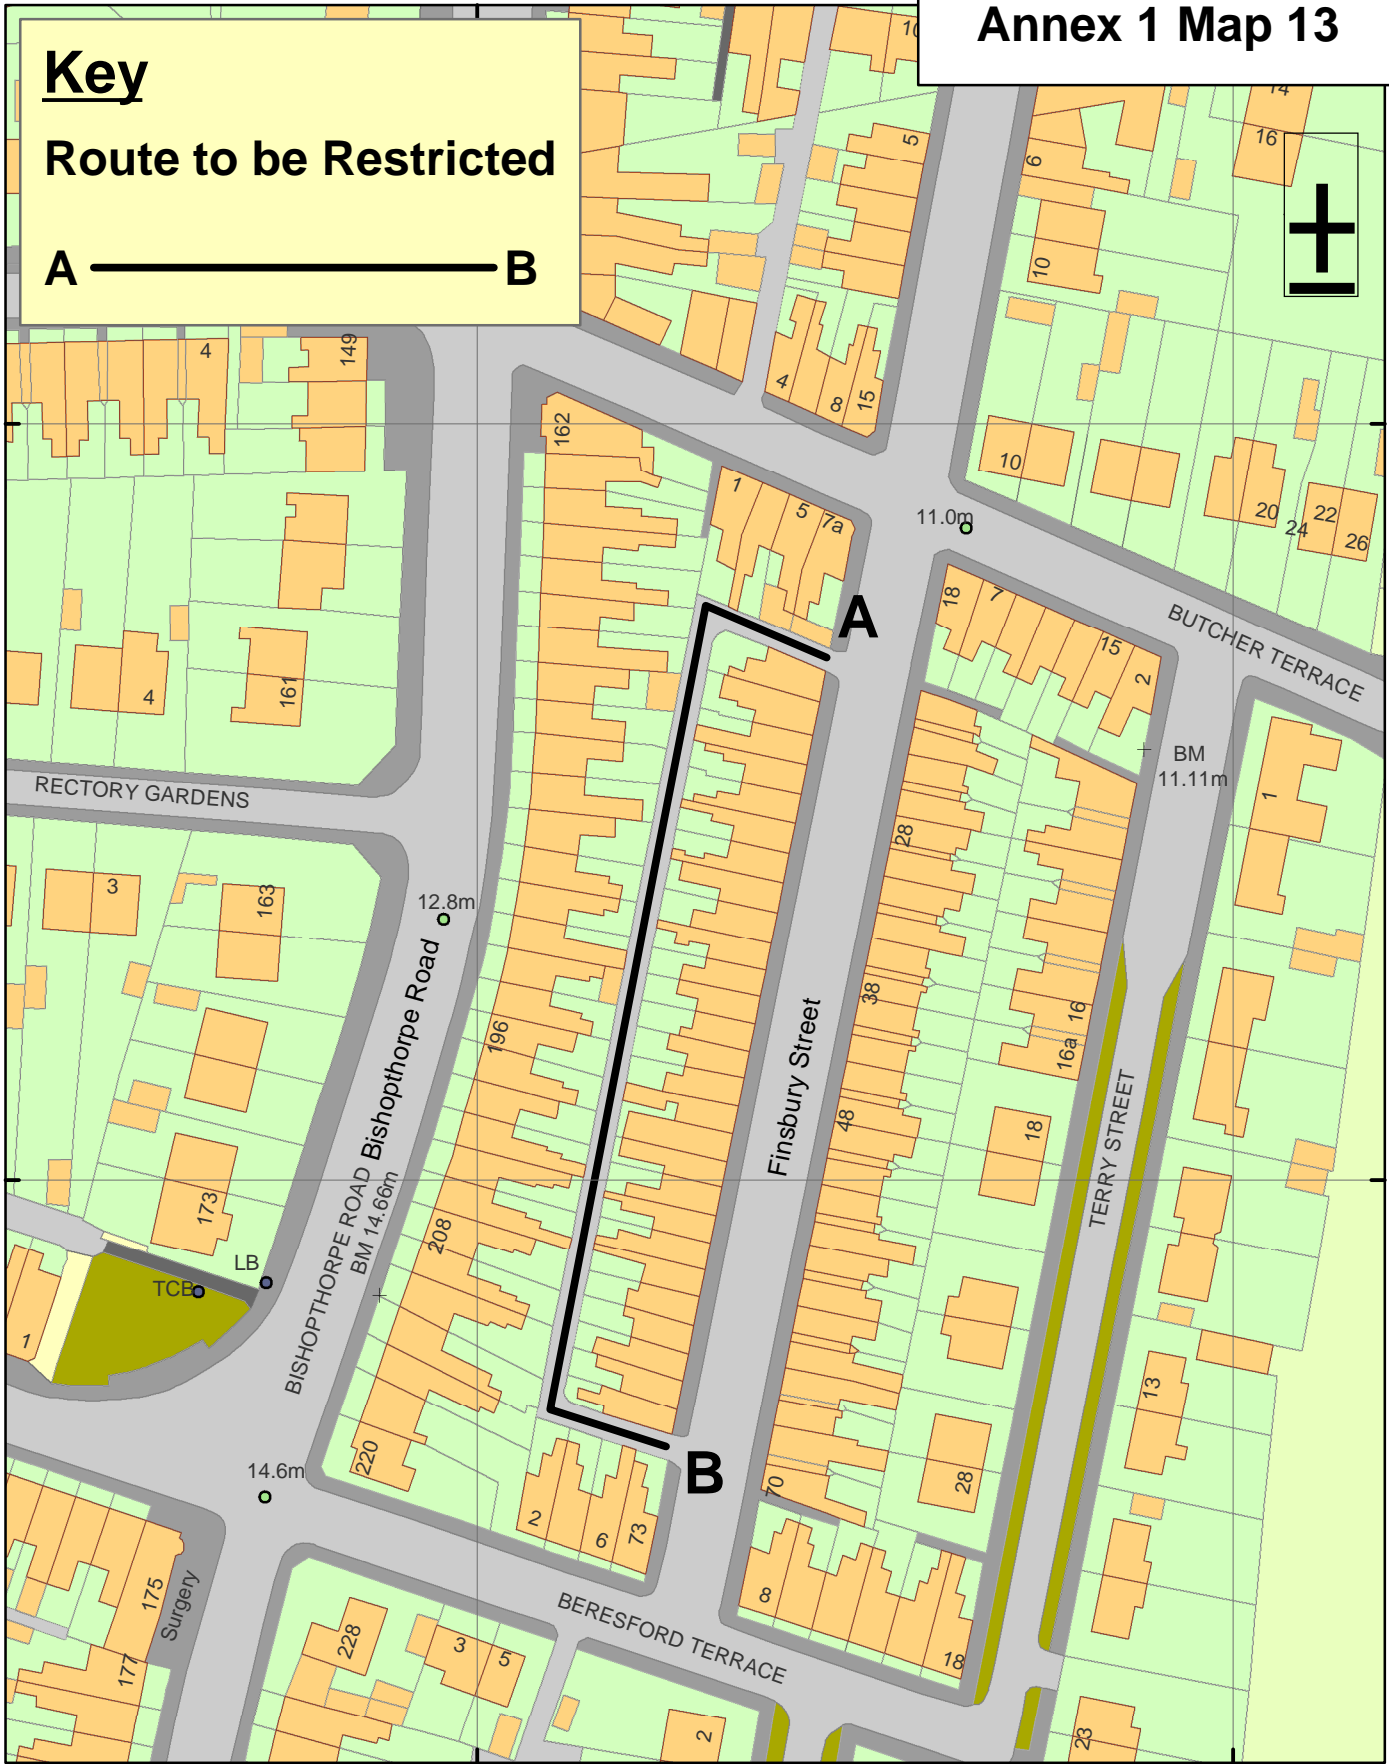

# Annex 1 Map 13

## Key

Route to be Restricted

A ————— B

9 St. Leonards Place, York, YO1 2ET  
Telephone: 01904 613161

Highways Act 1980, S129A Grid Ref: SE 6050  
Finsbury Street Bishopthorpe Road Gating Order 2007

Scale 1:1,000	Drawn By: SB	Date: 19 Sept 2007
Public Rights of Way	Reference:	Drawing No.